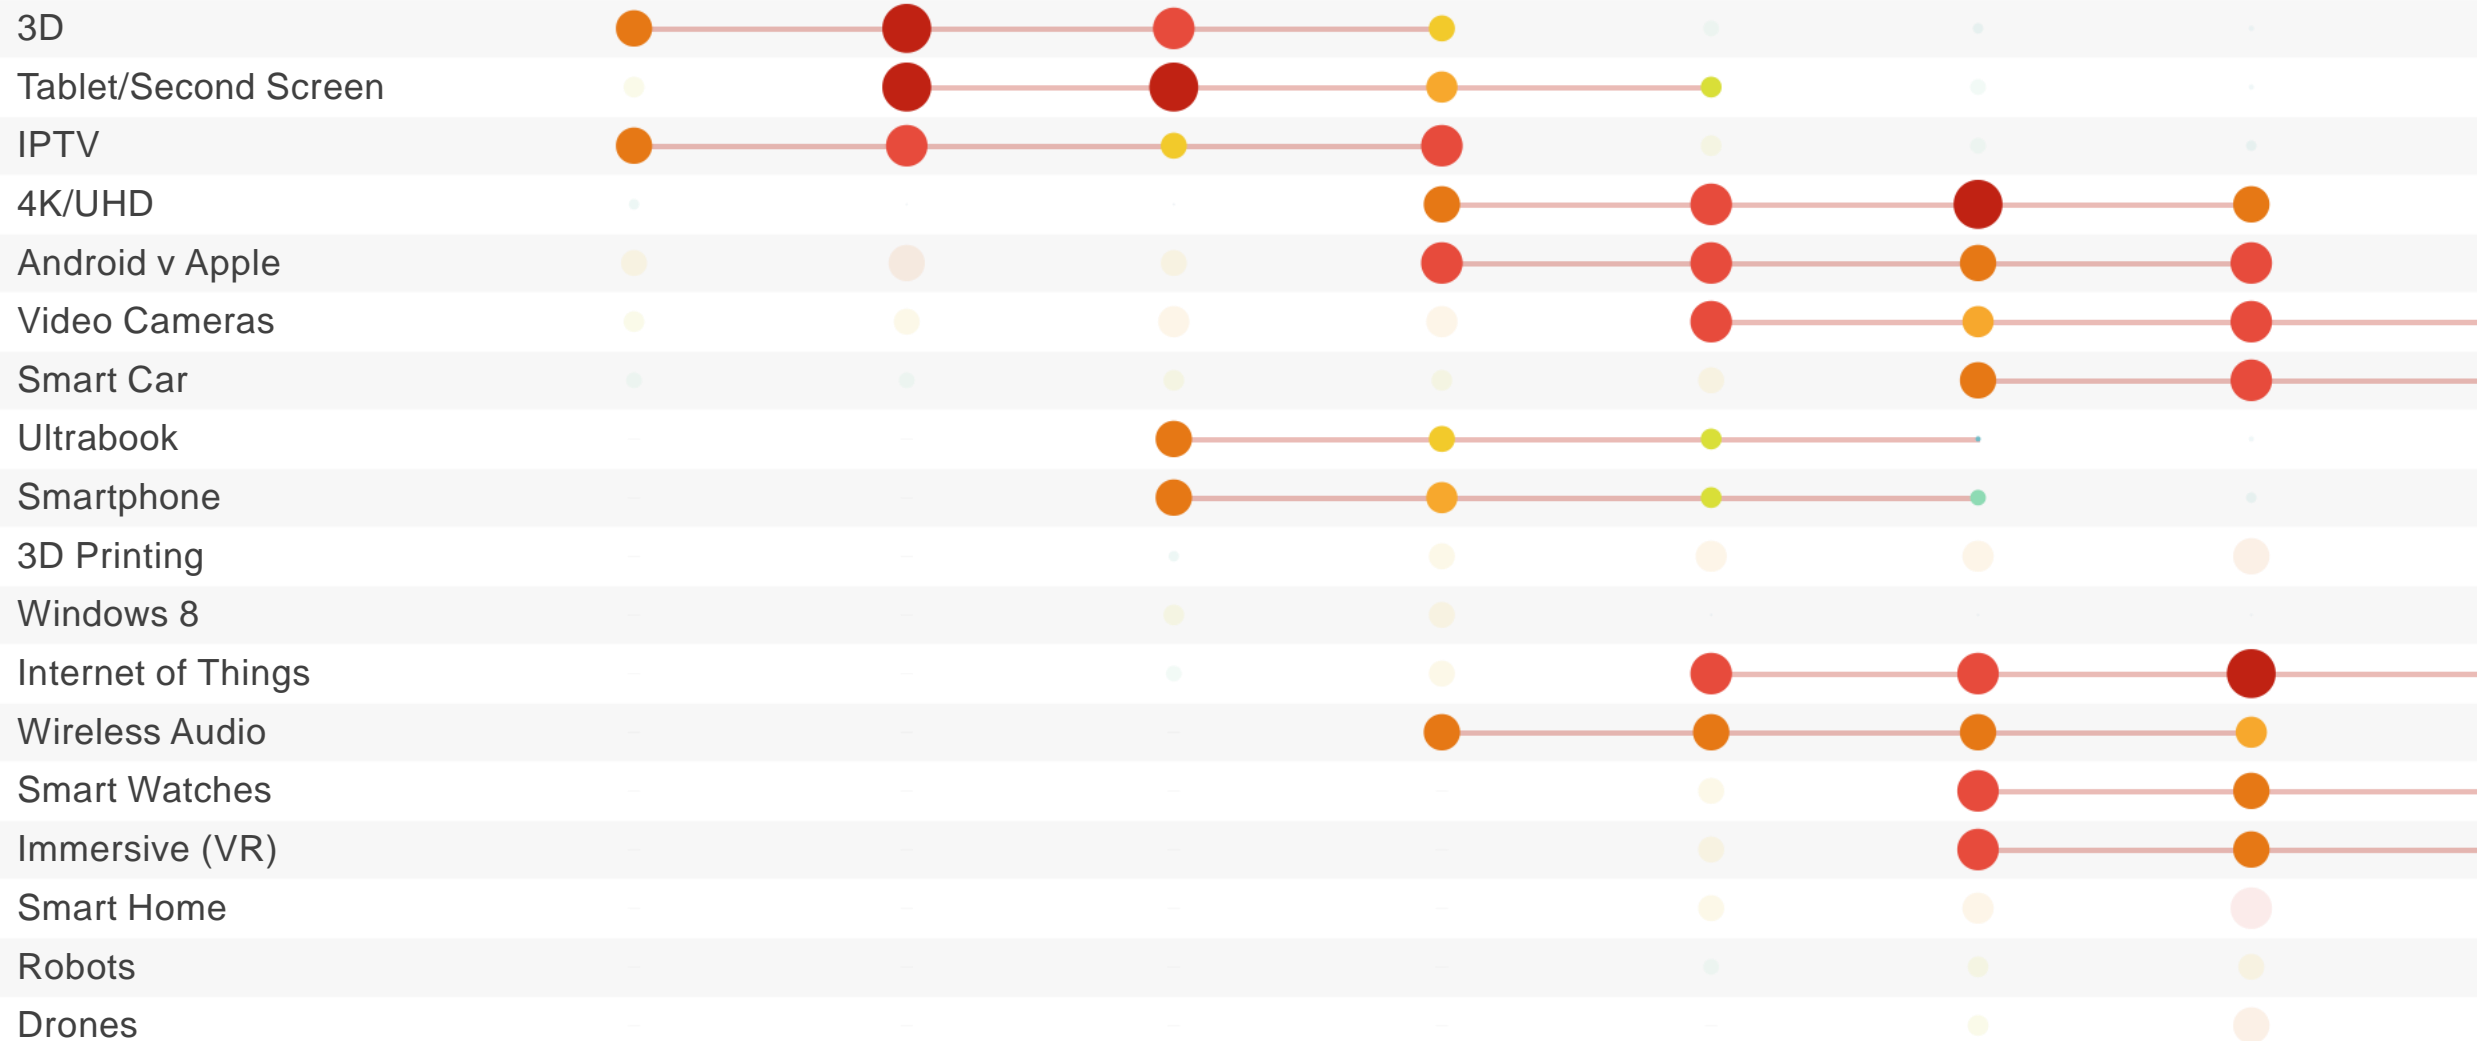

A TECHNOLOGY HEAT MAP 2010-16

2010 2011 2012 2013 2014 2015 2016