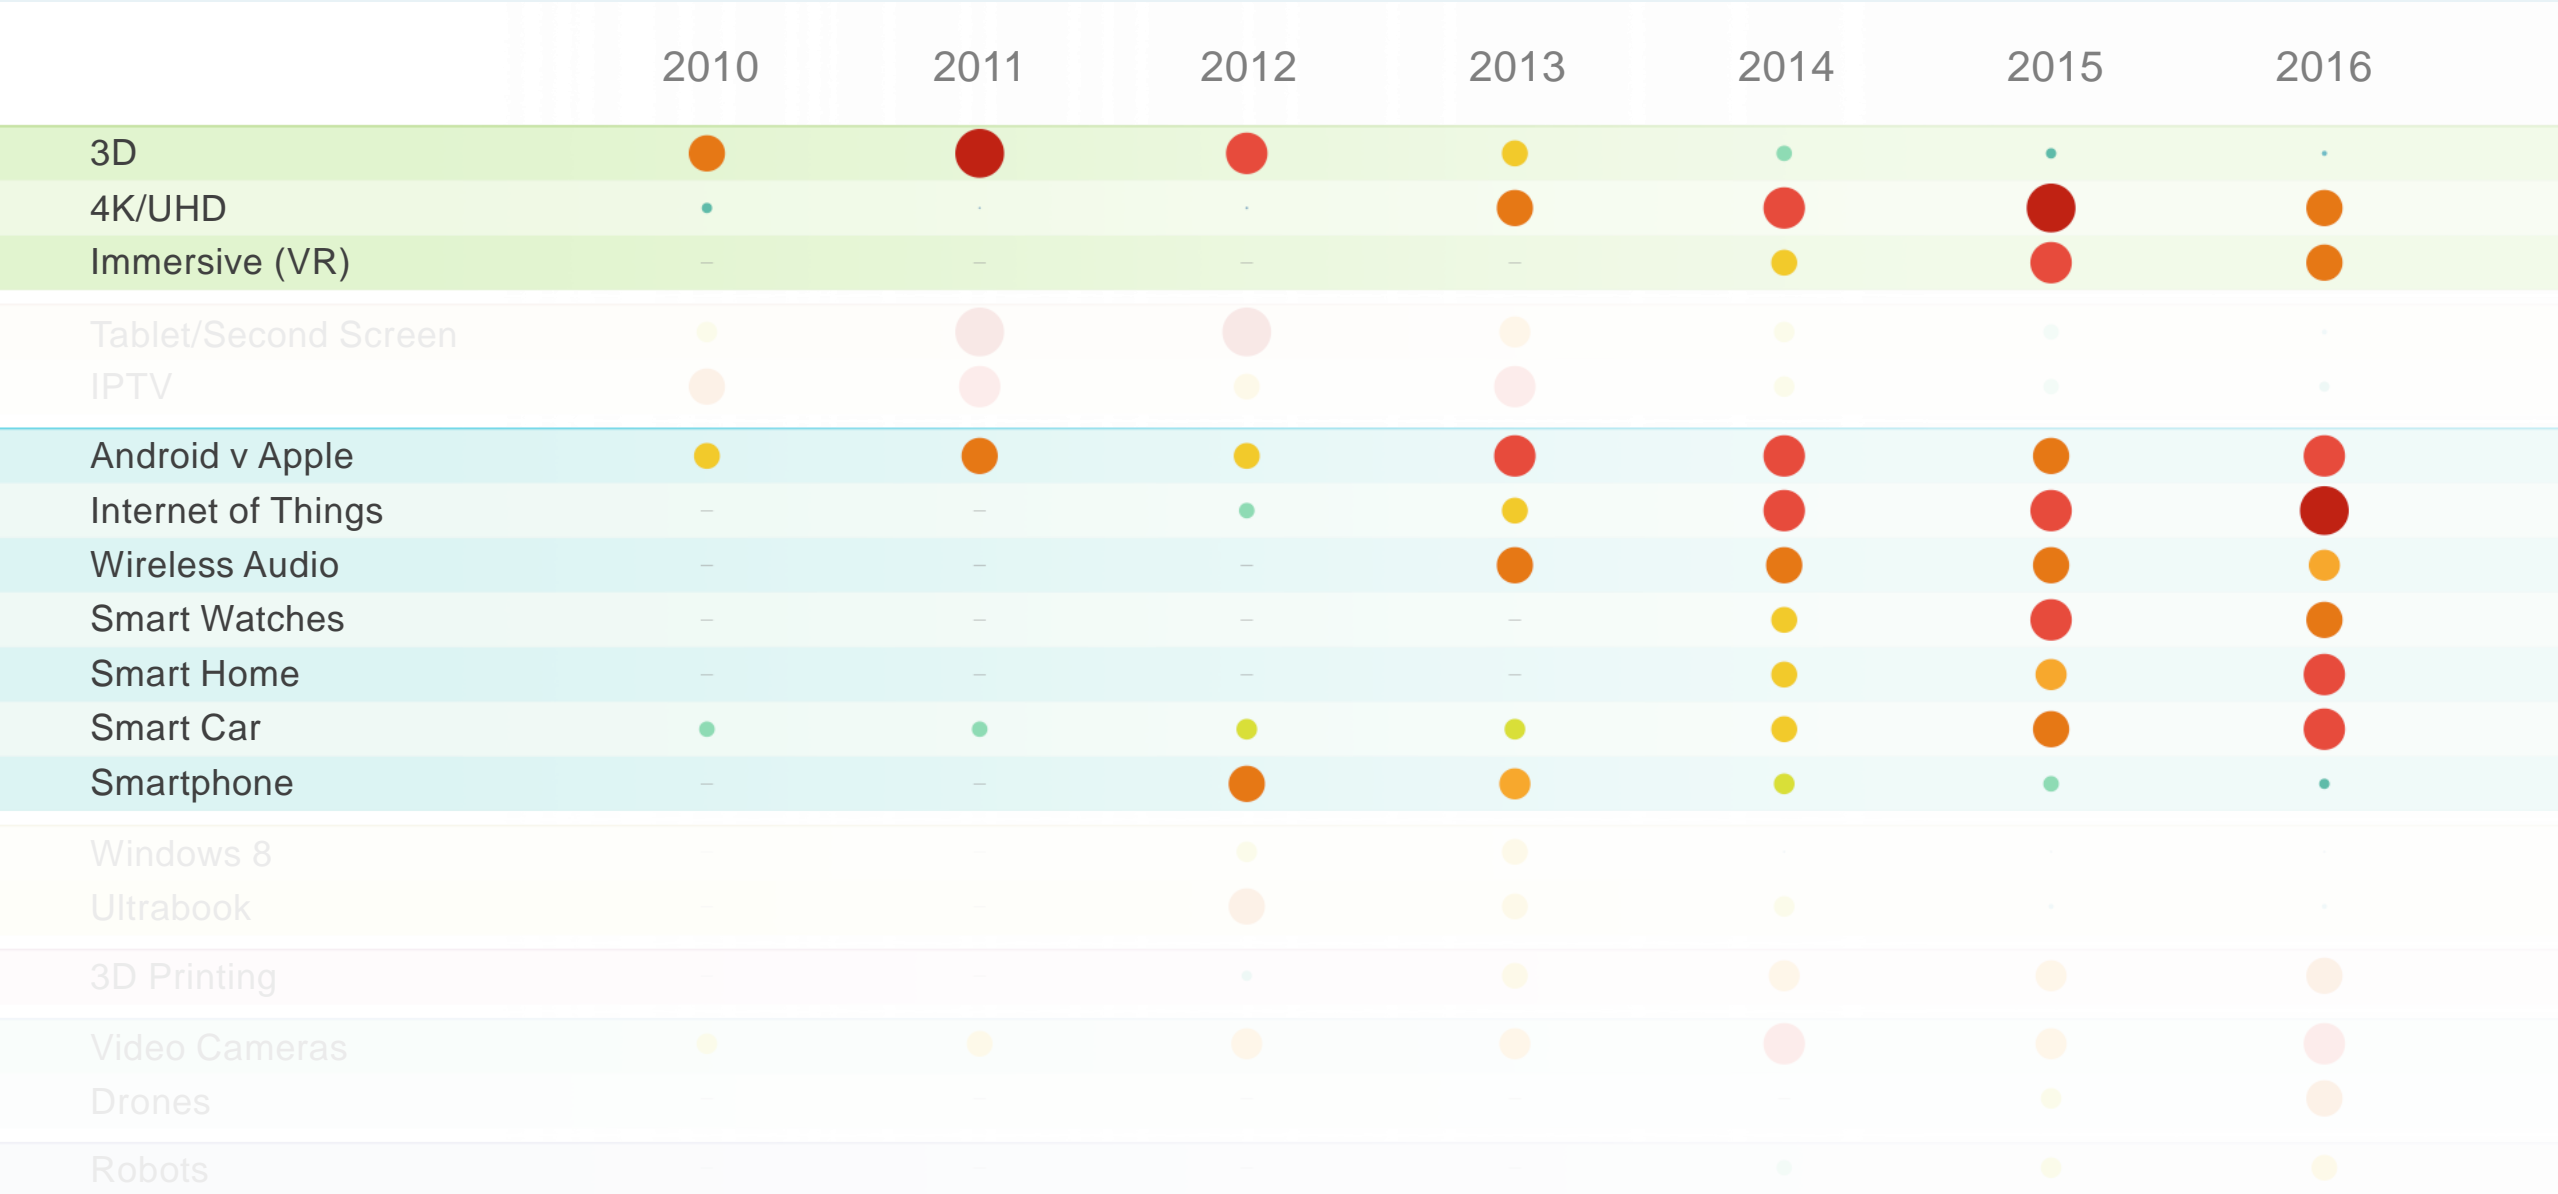

A TECHNOLOGY HEAT MAP 2010-16

A TECHNOLOGY HEAT MAP 2010-16

2010 2011 2012 2013 2014 2015 2016

A TECHNOLOGY HEAT MAP 2010-16

A TECHNOLOGY HEAT MAP 2010-16

Decoding CES

MARK HARRISON

Managing Director, Digital Production Partnership