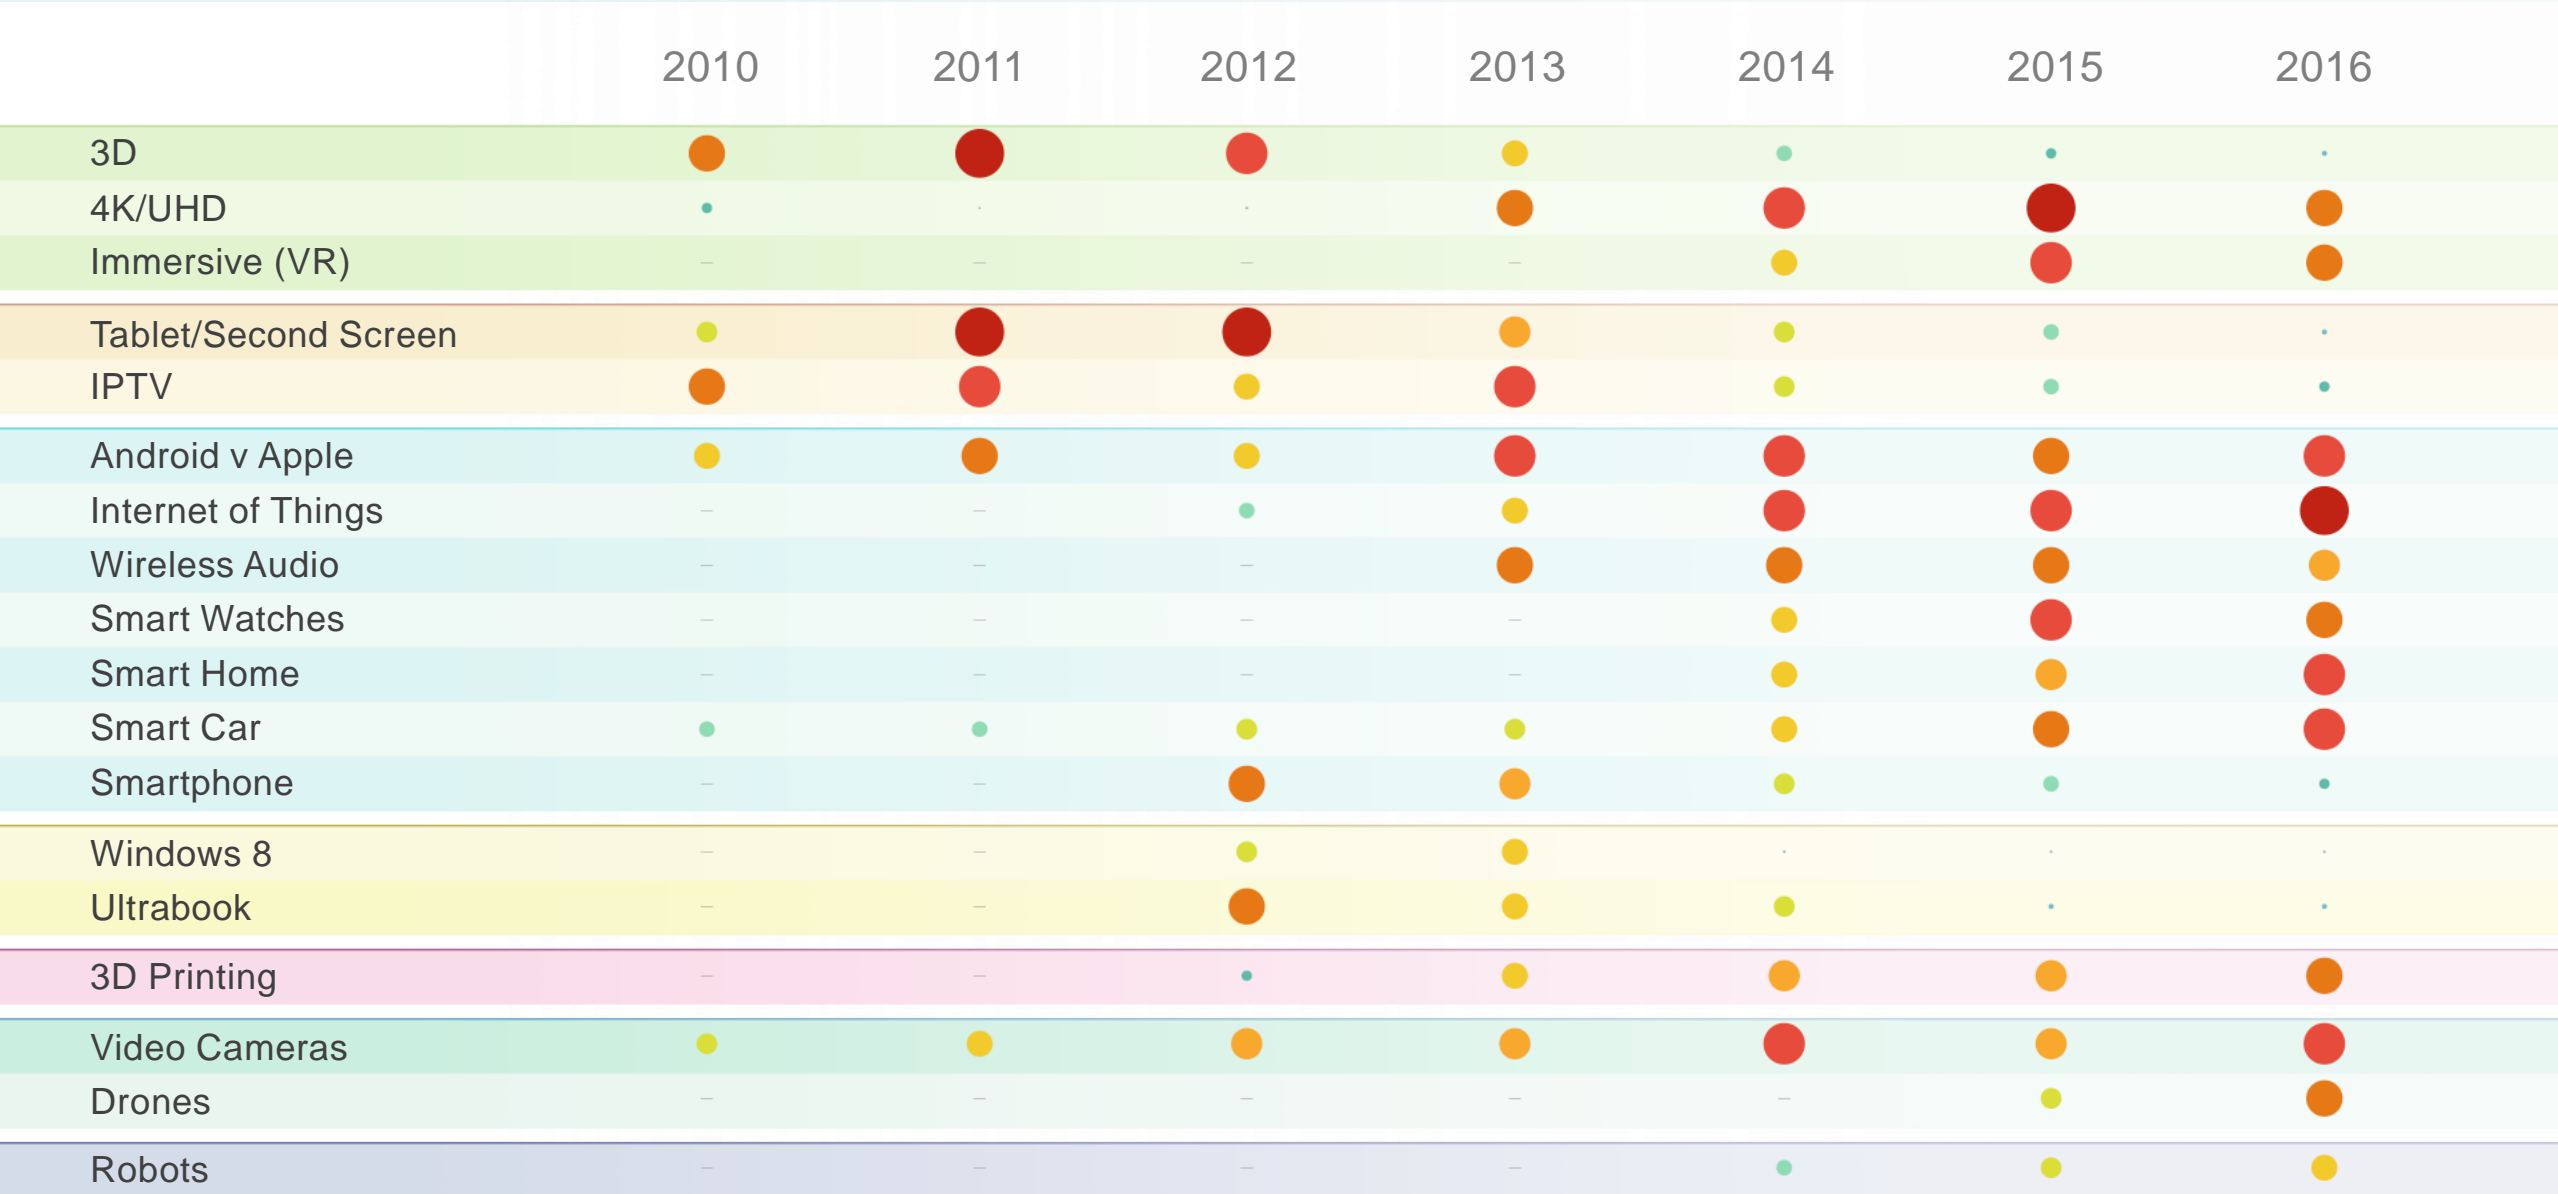

A TECHNOLOGY HEAT MAP 2010-16

A TECHNOLOGY HEAT MAP 2010-16

2010 2011 2012 2013 2014 2015 2016

A TECHNOLOGY HEAT MAP 2010-16

A TECHNOLOGY HEAT MAP 2010-16

Decoding CES

MARK HARRISON

Managing Director, Digital Production Partnership