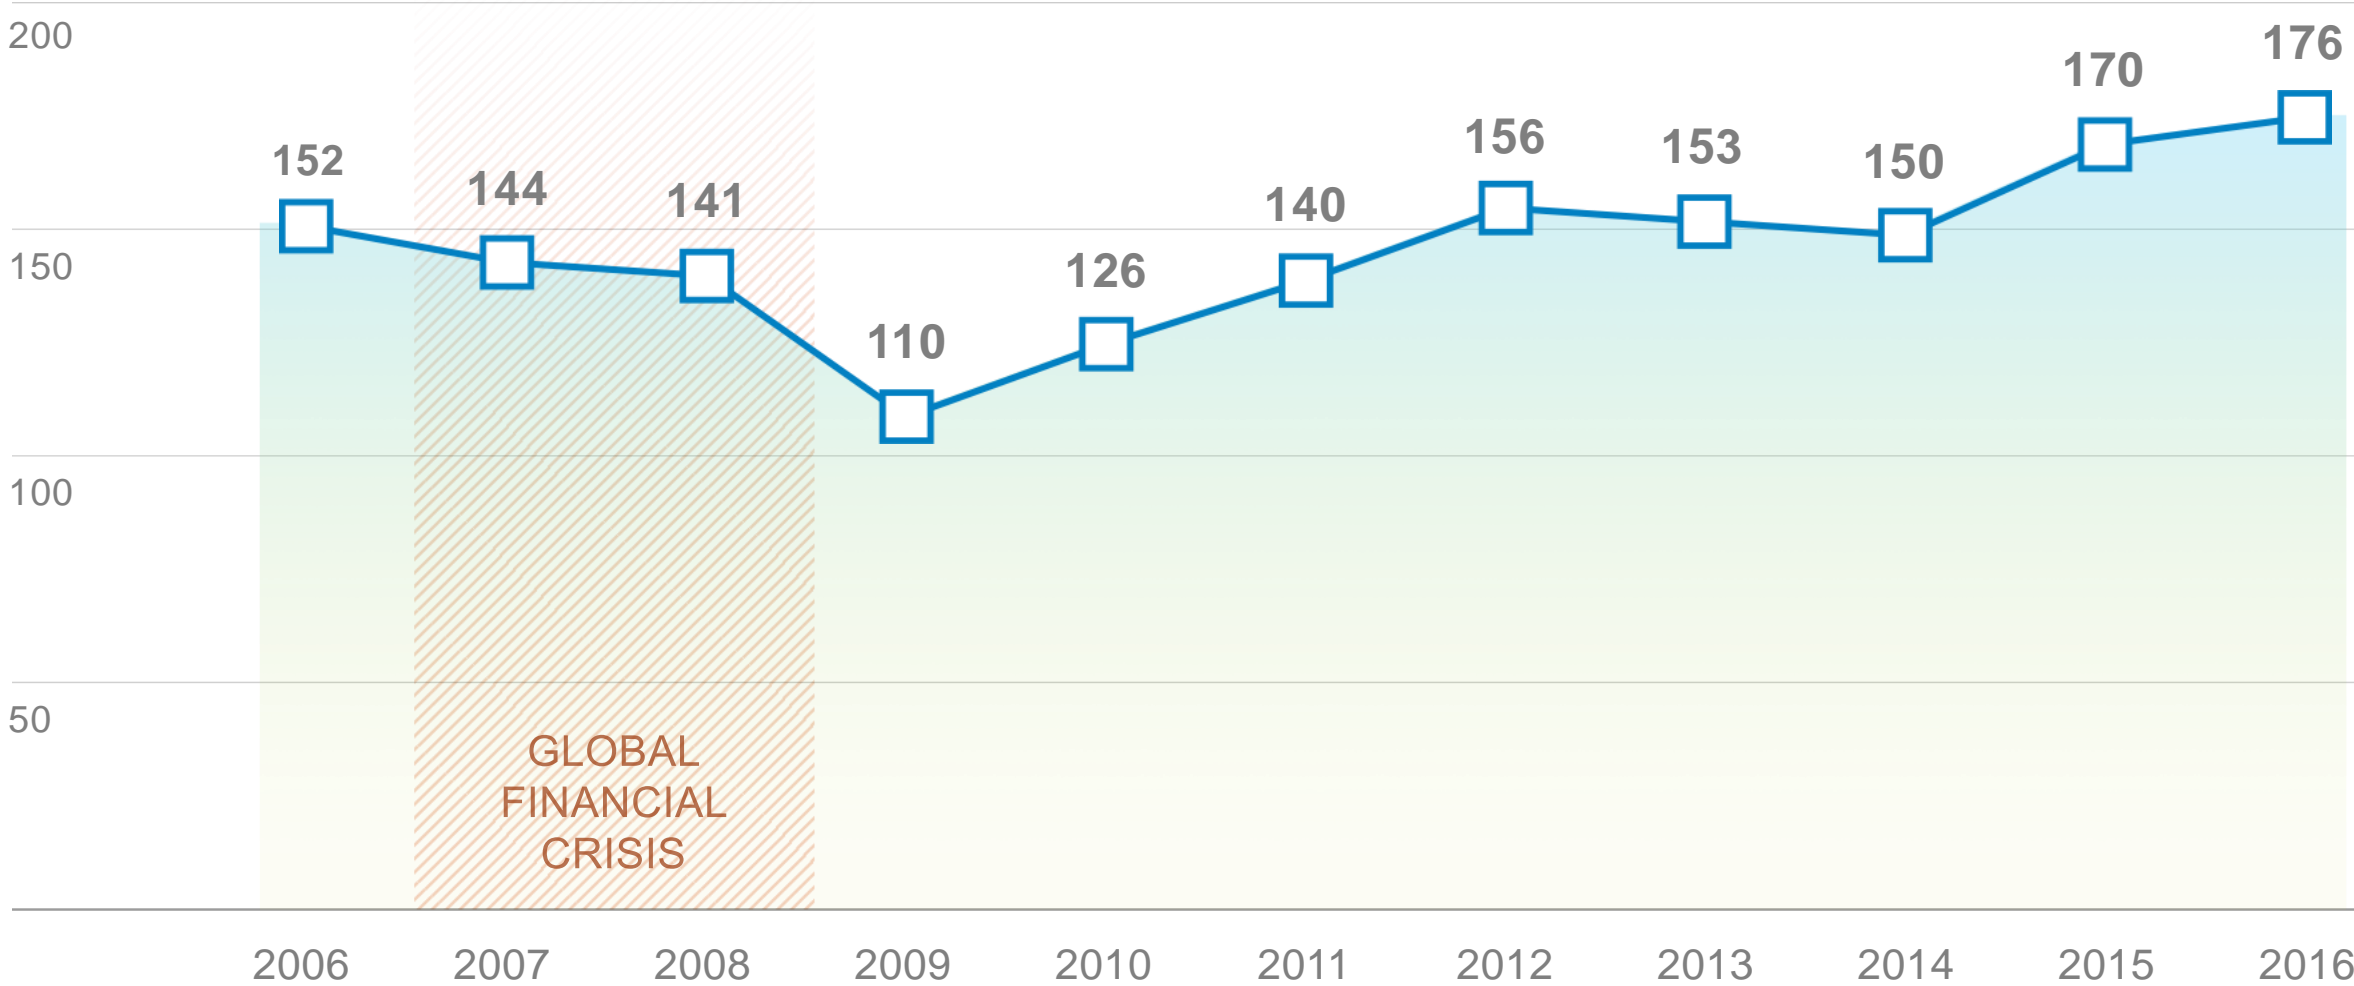

Decoding CES

MARK HARRISON

Managing Director, Digital Production Partnership

CES ATTENDANCE 2006-2016 (in thousands)

SIGNIFICANT TECHNOLOGIES 2010-2016

2010

3D

Tablet/2nd Screen