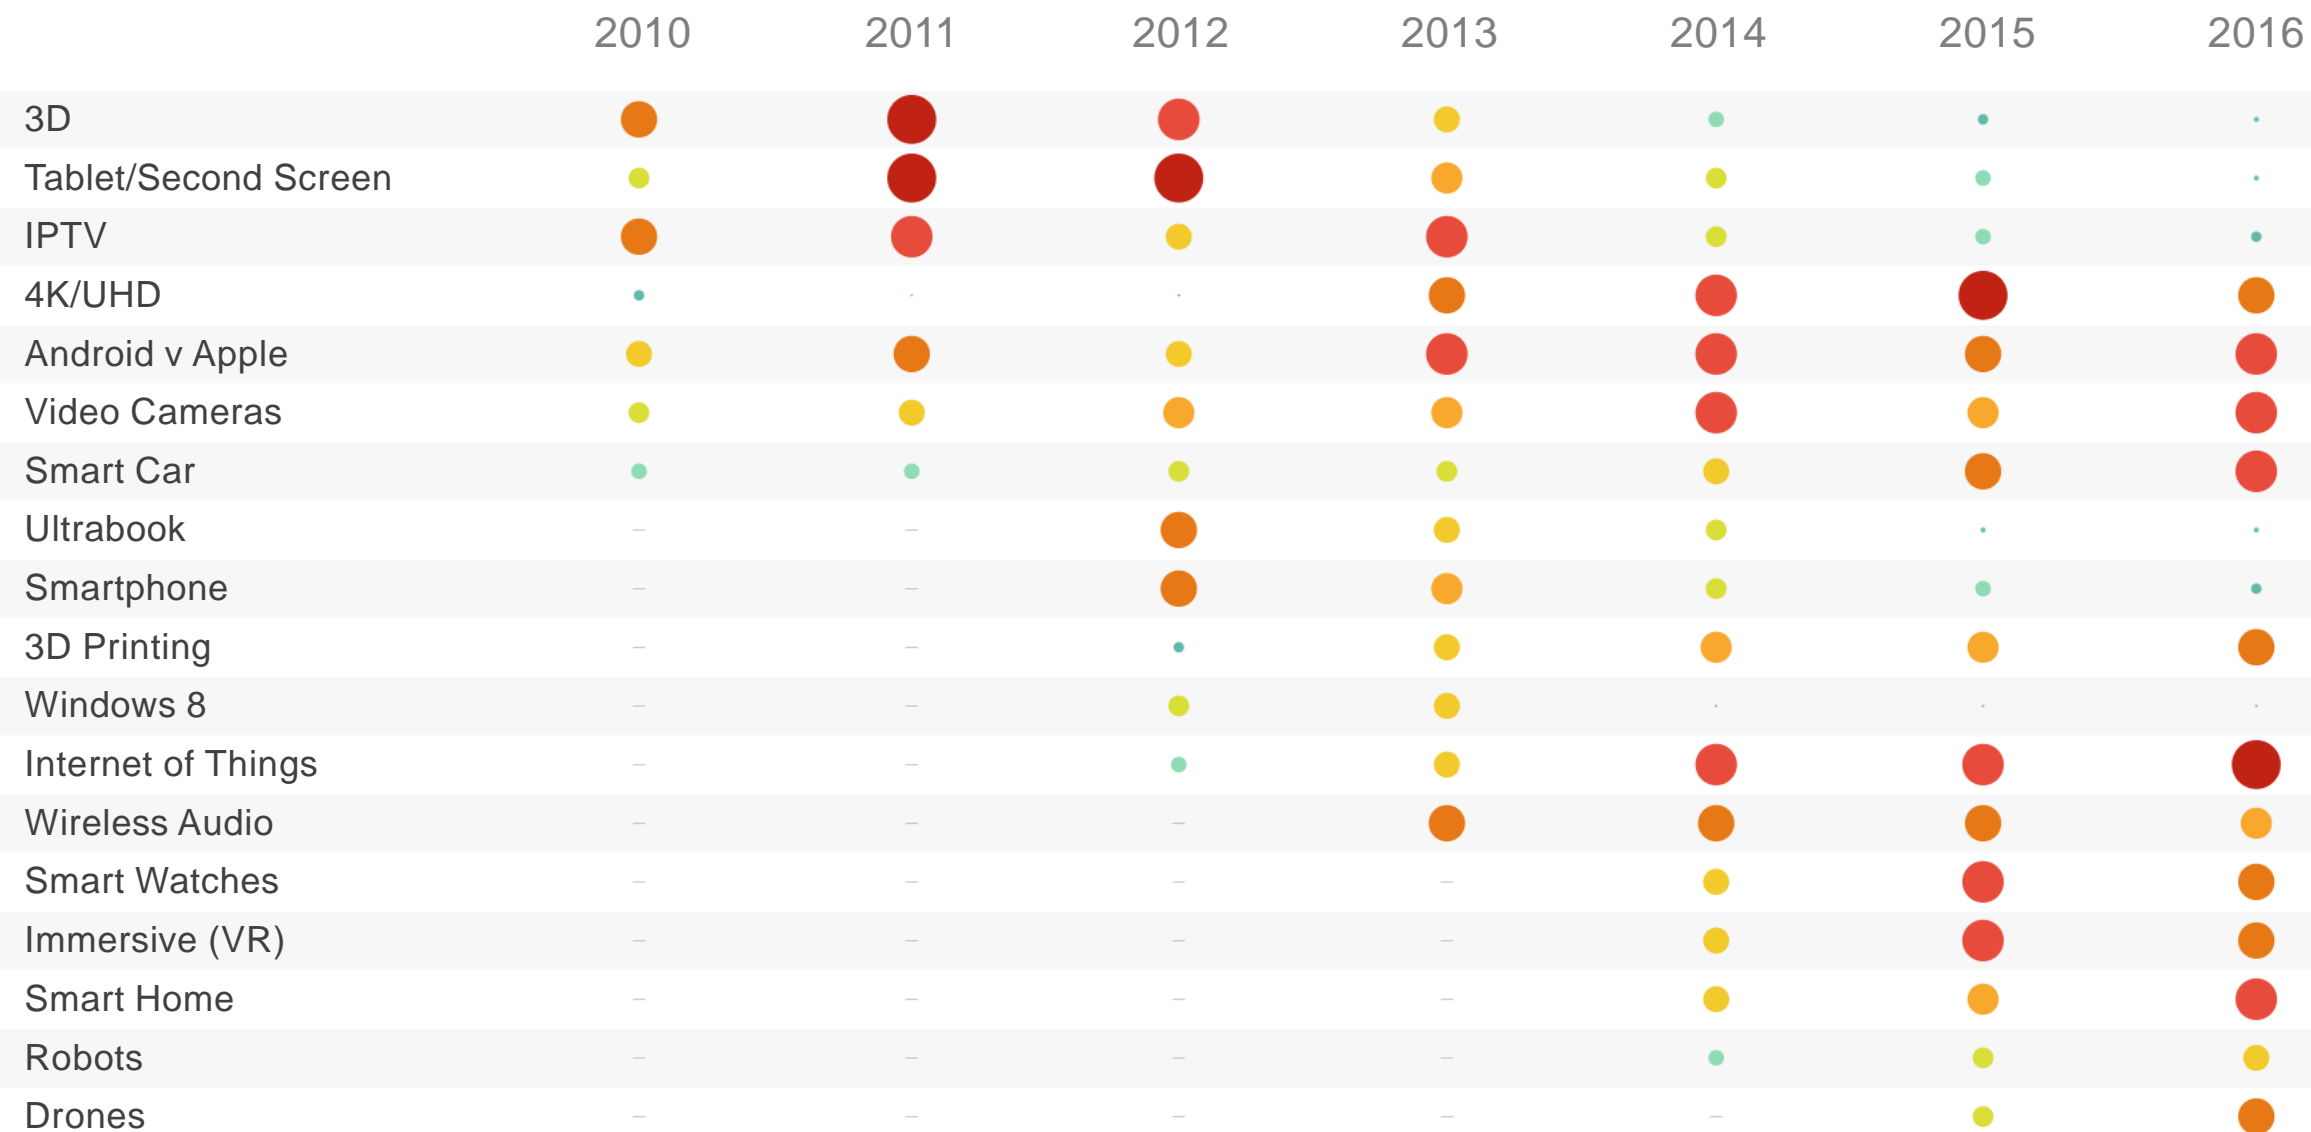

A TECHNOLOGY HEAT MAP 2010-16