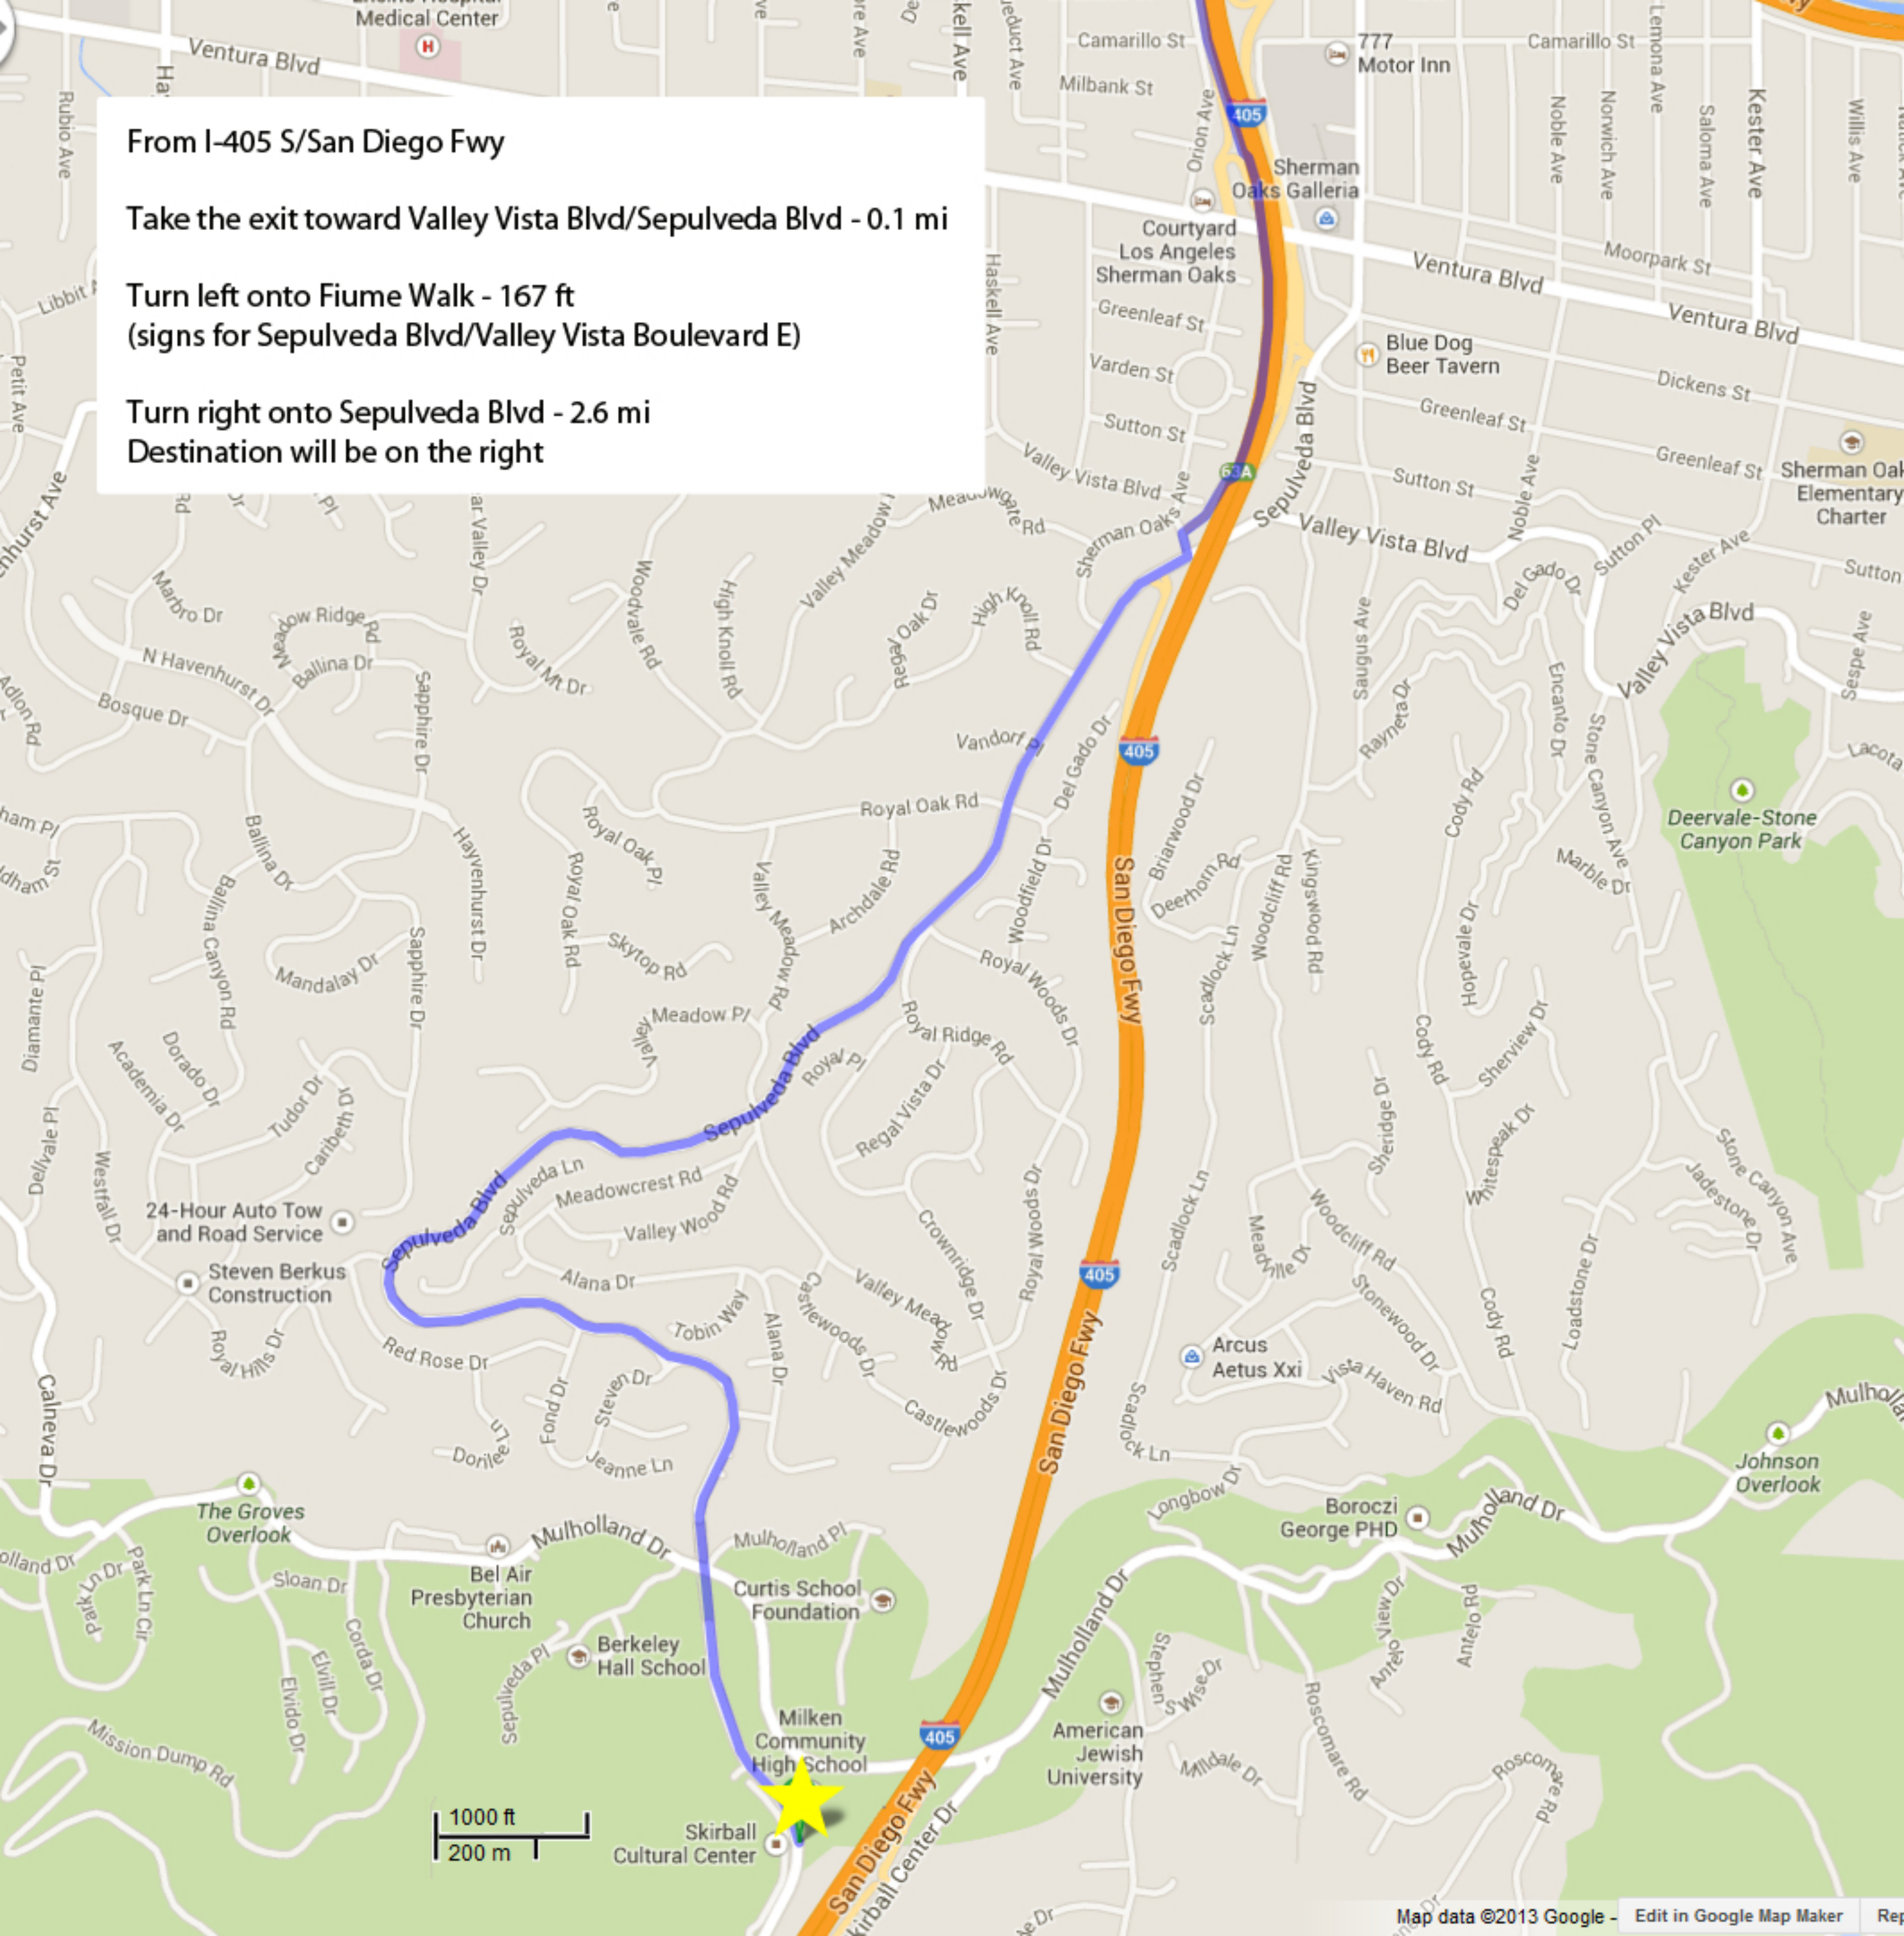

From I-405 S/San Diego Fwy

Take the exit toward Valley Vista Blvd/Sepulveda Blvd - 0.1 mi

Turn left onto Fiume Walk - 167 ft
(signs for Sepulveda Blvd/Valley Vista Boulevard E)

Turn right onto Sepulveda Blvd - 2.6 mi
Destination will be on the right

1000 ft
200 m